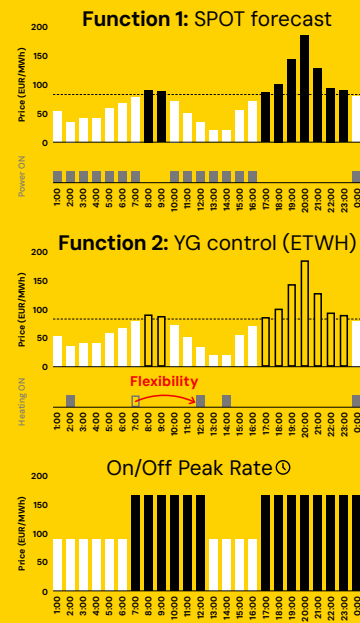

Graphic elements

Exclaim

**Control your ETWH based
on SPOT energy prices.**

**Turn thousands of ETWHs
(Electric Tank Water Heaters)
into distributed energy storage.**

Exclaim - example

**Power your ETWH only when
electricity prices are low.**